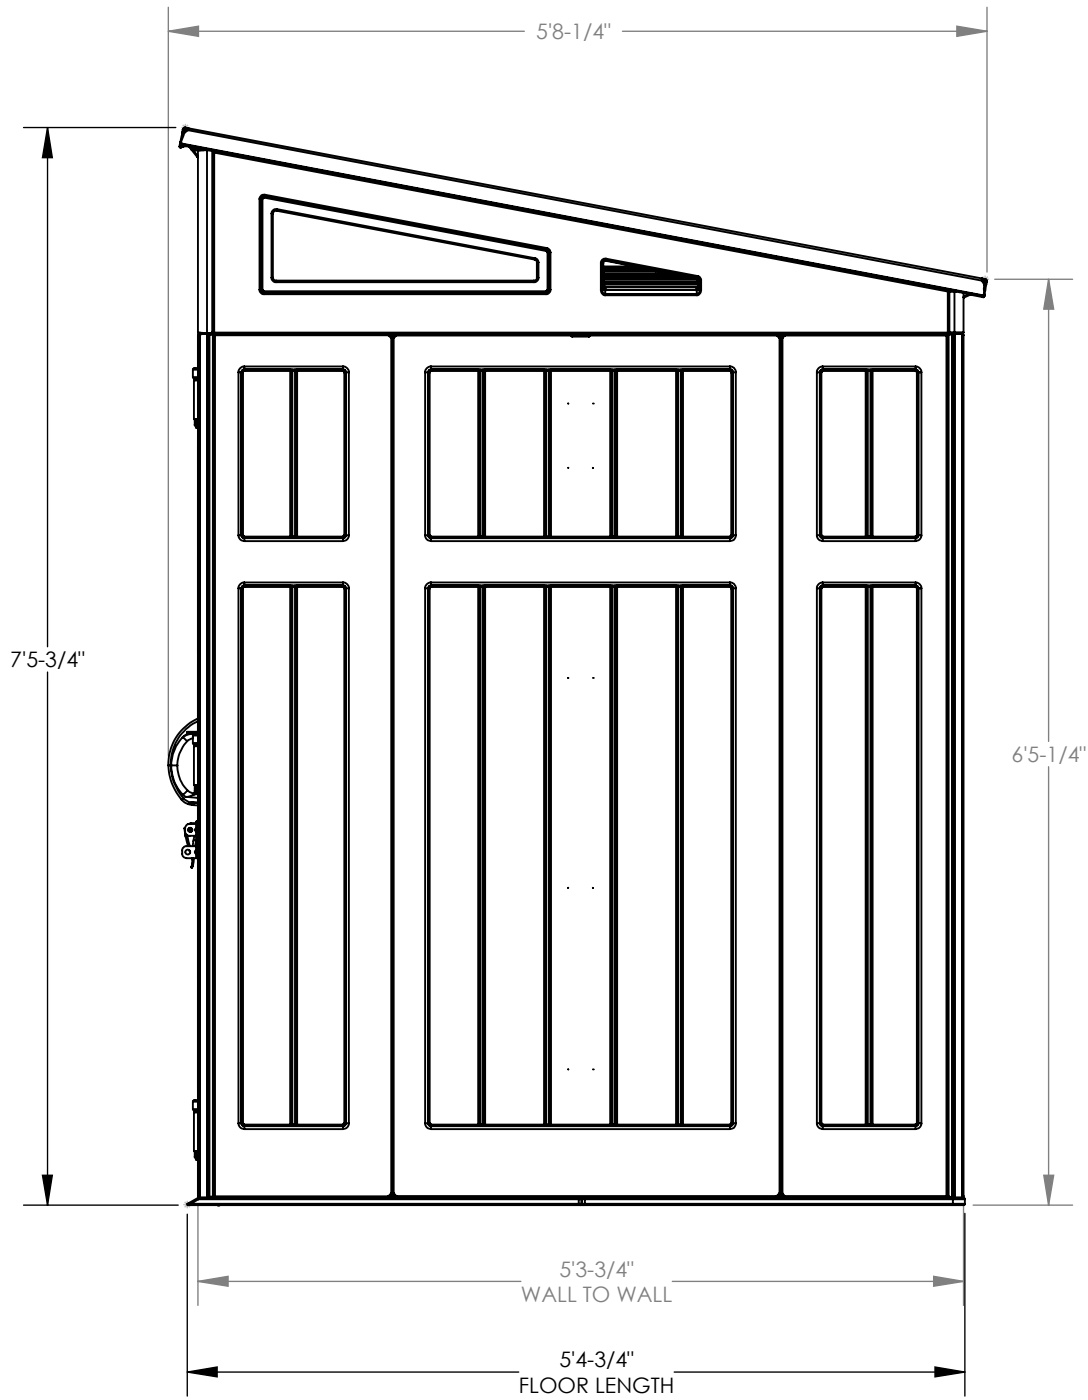

Suncast Corporation
701 North Kirk Road
Batavia, IL 60510 USA

BMS6582

INTERIOR VOLUME	200 cu ft
EXT. COVERAGE AREA	30 sq ft
ROOF PITCH	2.3:12

FRONT VIEW

Suncast Corporation
701 North Kirk Road
Batavia, IL 60510 USA

BMS6582

SIDE VIEW

Suncast Corporation
701 North Kirk Road
Batavia, IL 60510 USA

BMS6582

INTERIOR DIMENSIONS

TOP VIEW

Suncast Corporation
701 North Kirk Road
Batavia, IL 60510 USA

BMS6582

INSIDE ROOF DIMENSIONS

SECTION C-C
SCALE 1 : 16

SECTION VIEW