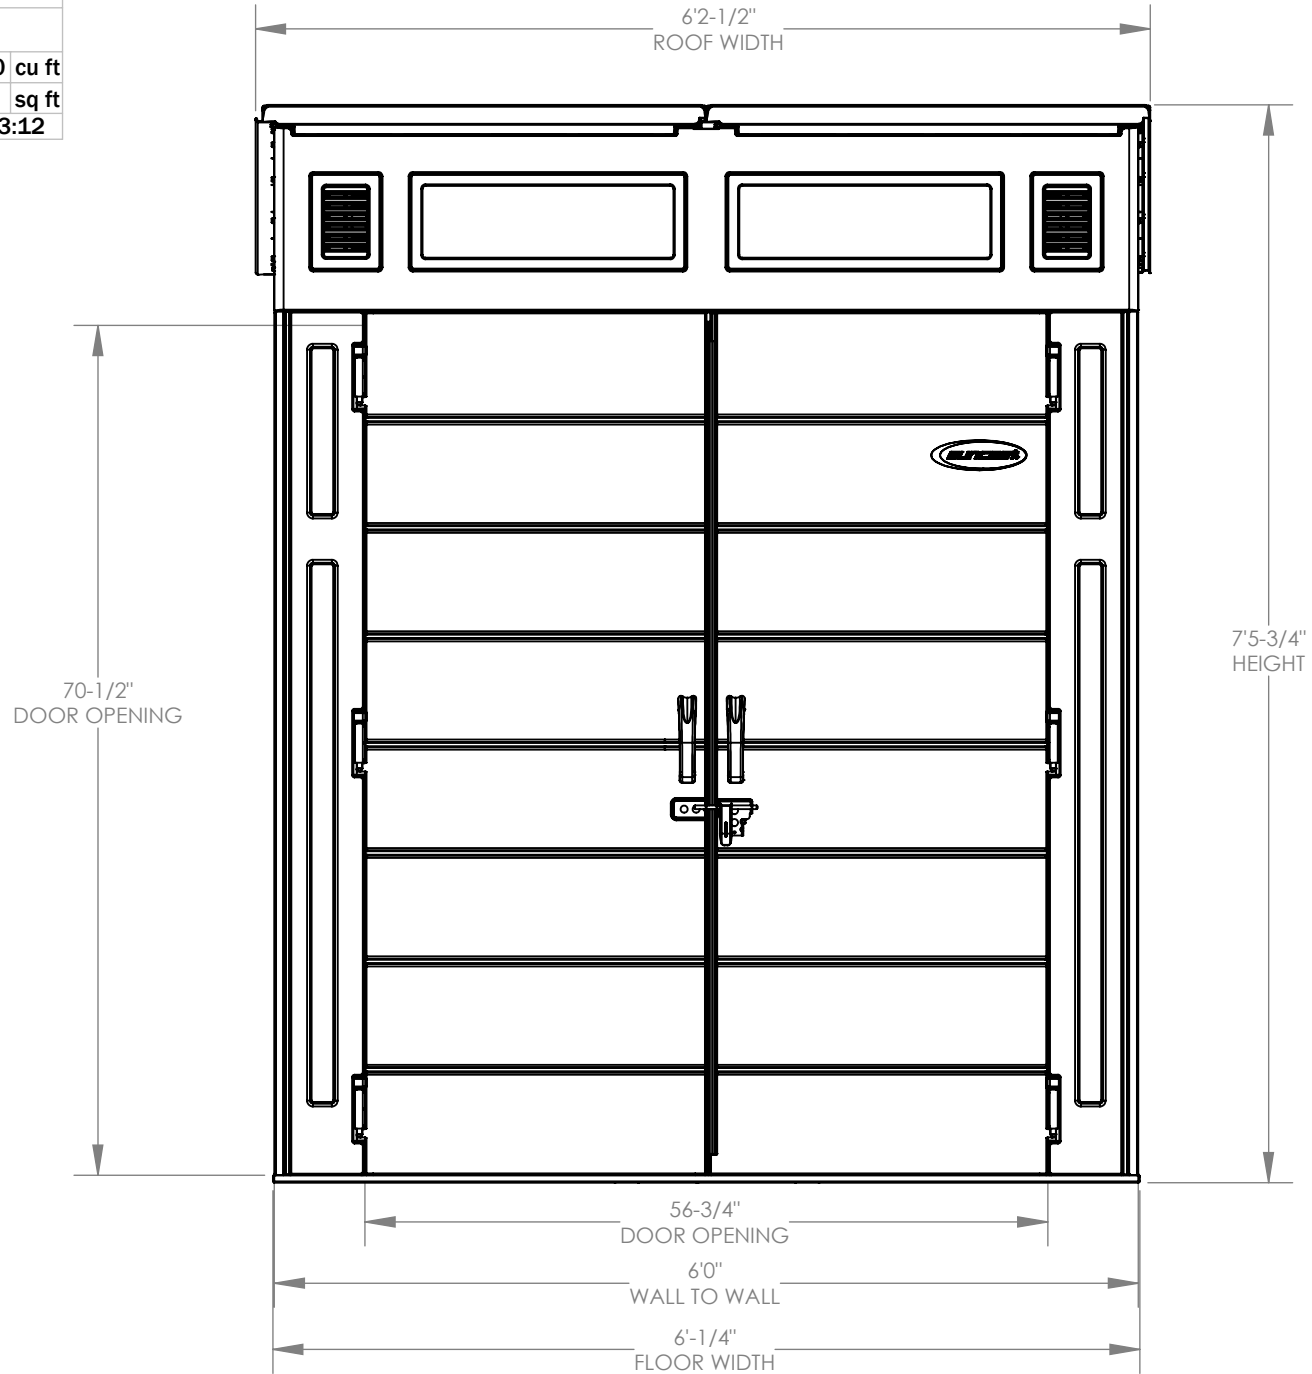

Suncast Corporation
701 North Kirk Road
Batavia, IL 60510 USA

BMS6582

INTERIOR VOLUME	200 cu ft
EXT. COVERAGE AREA	30 sq ft
ROOF PITCH	2.3:12

FRONT VIEW

Suncast Corporation
701 North Kirk Road
Batavia, IL 60510 USA

INSIDE ROOF DIMENSIONS

SECTION C-C
SCALE 1 : 16

SECTION VIEW