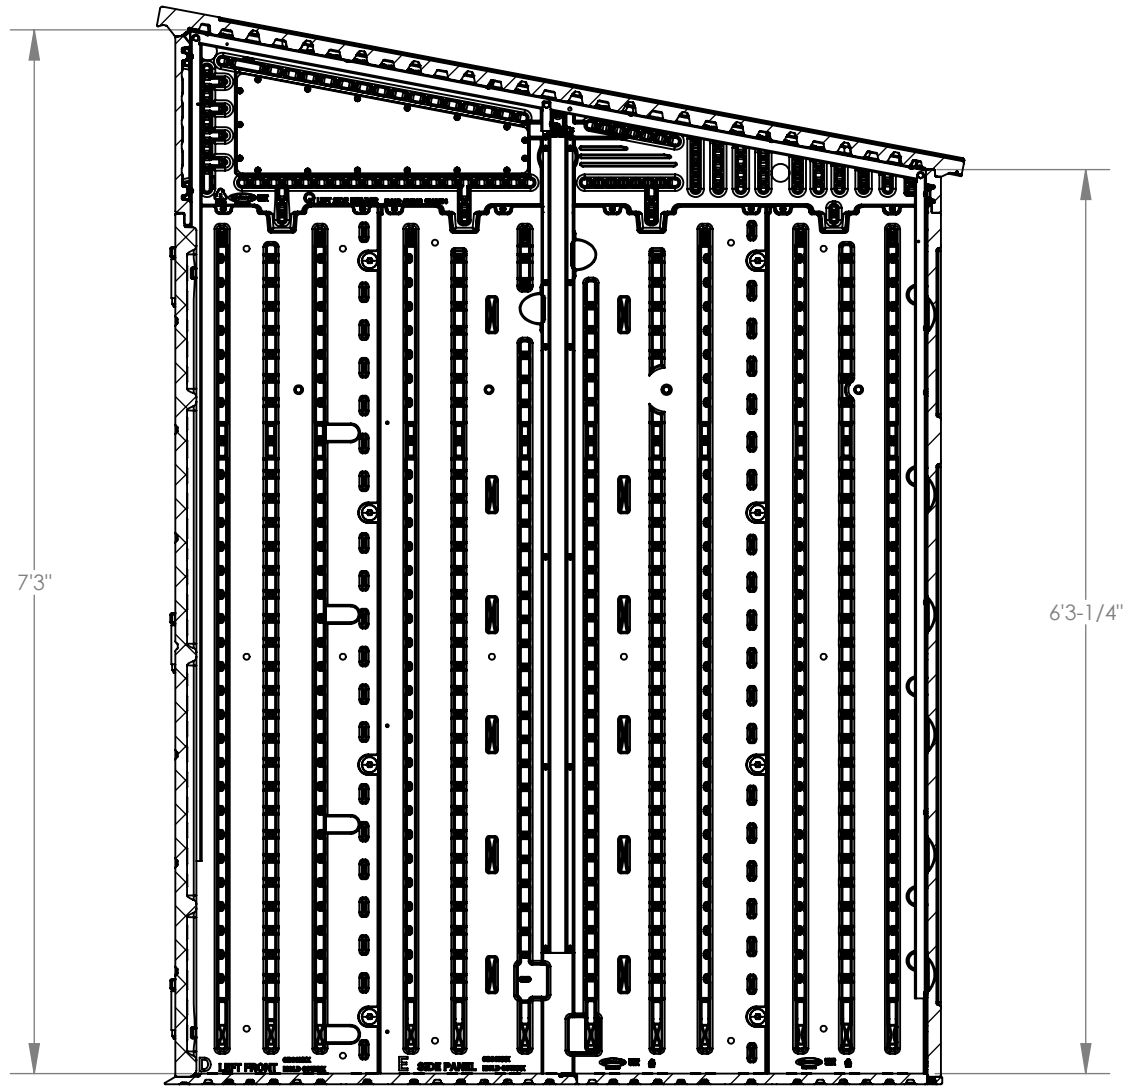

Suncast Corporation
701 North Kirk Road
Batavia, IL 60510 USA

BMS6582

INTERIOR VOLUME	200 cu ft
EXT. COVERAGE AREA	30 sq ft
ROOF PITCH	2.3:12

FRONT VIEW

Suncast Corporation
701 North Kirk Road
Batavia, IL 60510 USA

BMS6582

SIDE VIEW

Suncast Corporation
701 North Kirk Road
Batavia, IL 60510 USA

BMS6582

INTERIOR DIMENSIONS

TOP VIEW

Suncast Corporation
701 North Kirk Road
Batavia, IL 60510 USA

BMS6582

INSIDE ROOF DIMENSIONS

SECTION C-C
SCALE 1 : 16

SECTION VIEW